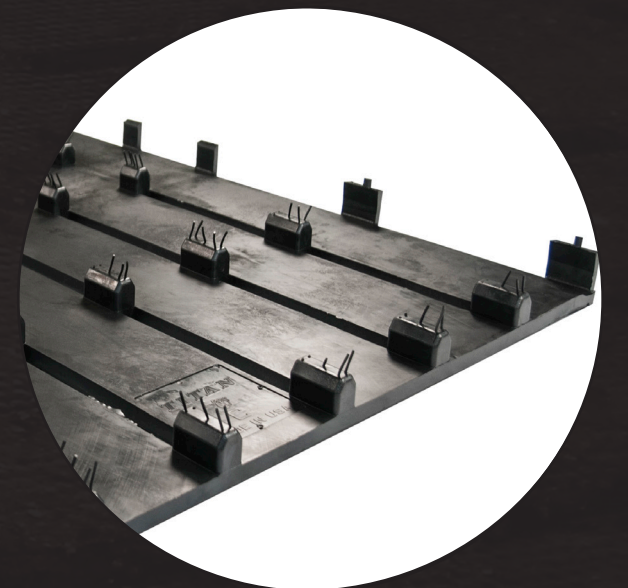

**INCREASE COMFORT
AND INSTAKE
WHILE REDUCING
AND PREVENTING INJURY
WITH THE LEGEND RUBBER
SLAT MATS**

SLAT MATS

One of the highest tensile strengths and abrasion test results in the industry.

Checker plate top finish will keep the cows cleaner as it is not a raised lug that will plug up with manure and become a slippery floor.

Custom cut with our water jets to fit each slat design.

Cows will move more freely and access their feed more often if they are comfortable and confident in the surface they are standing and walking on.

Less slippage preventing injury during a slip or fall.

Thickness: 1"
Size: 4'X6'

TRANSITION LANES & WALKWAYS

Looking to relieve some of the stress and panic that comes with changing pens or bringing the cows to pasture?

Let Legend Rubber help! With a perfect blend of a high profile checker plate texture on top and a studded base, the Legend Rubber Agrimat comes with some of the best traction and comfort for your traveling lanes!