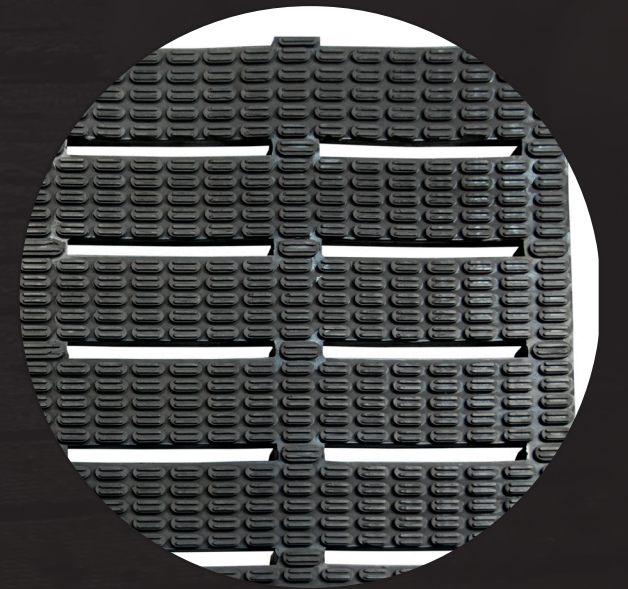

**INCREASE COMFORT
AND INSTAKE
WHILE REDUCING
AND PREVENTING INJURY
WITH THE LEGEND RUBBER
SLAT MATS**

SLAT MATS

One of the highest tensile strengths and abrasion test results in the industry.

Checker plate top finish will keep the cows cleaner as it is not a raised lug that will plug up with manure and become a slippery floor.

Custom cut with our water jets to fit each slat design.

Cows will move more freely and access their feed more often if they are comfortable and confident in the surface they are standing and walking on.

Less slippage preventing injury during a slip or fall.

Thickness: 1"
Size: 4'X6'

TRANSITION LANES & WALKWAYS

Looking to relieve some of the stress and panic that comes with changing pens or bringing the cows to pasture?

Let Legend Rubber help! With a perfect blend of a high profile checker plate texture on top and a studded base, the Legend Rubber Agrimat comes with some of the best traction and comfort for your traveling lanes!