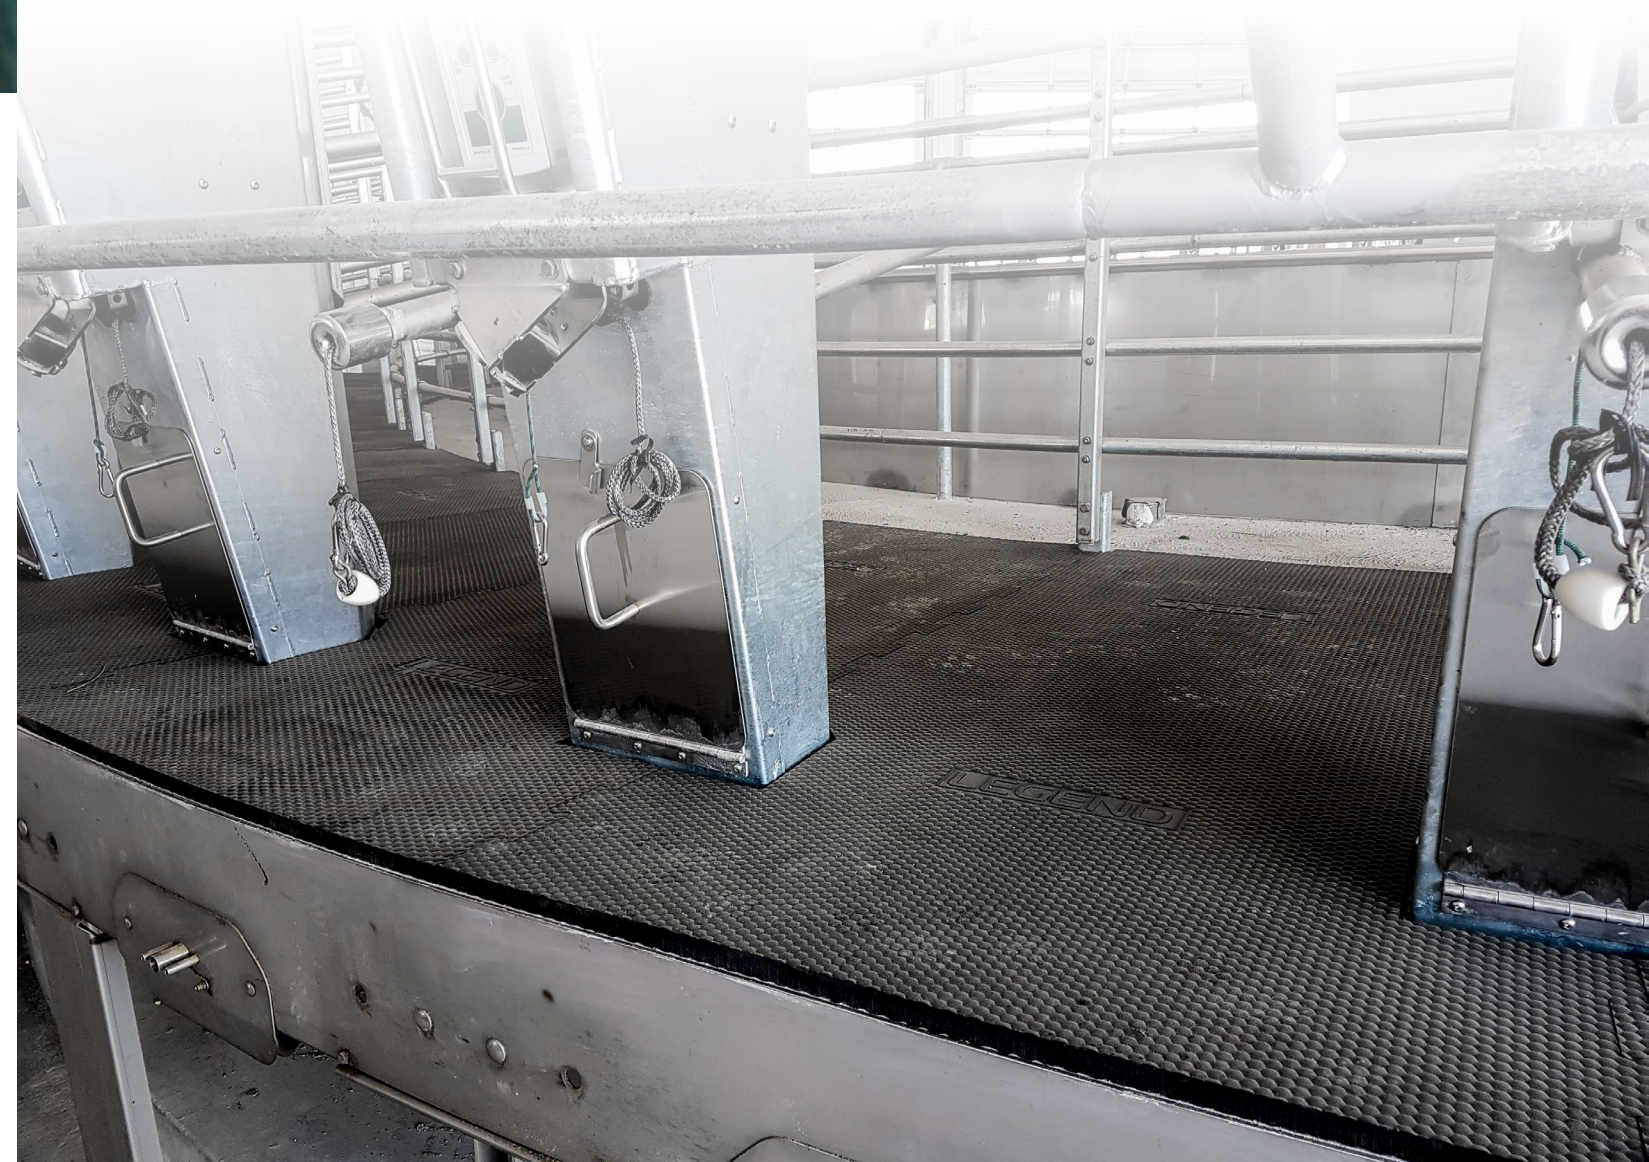

Molded edges prevent ingress of dirt/liquid, making the bed more hygienic. This also creates a run off to prevent puddling on the mat surface.

LEGEND XCS-1 BED

- Robust all rubber bed
- Engineered air cushion for comfort
- Unique drainage channels to increase hygiene
- Perfect solution for floor mounted dividers and posts
- Simple installation: install one bed at a time
- The most versatile bed on the market
- Designed for tie stalls or free stalls

Enhanced grip and comfort during milking cycle

Pebbled surface - easier to clean

Made of extremely strong virgin rubber; designed to last

Manufactured in the USA

STATISTICS

Thickness 7/8"

Size Custom cut to rotary or parallel stall

Agressive Surface

Excellent for maximizing traction in rotary stalls

Hammer-top

Easy to clean; hygienic surface

LEGEND AGRIMAT

Interlocking mat for walkways, holding areas, parlour decks and crossovers

Checker plate top and studded base allow hooves to sink in and provide maximum grip and traction