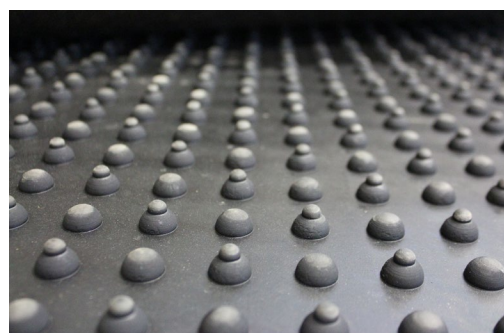

No thin top cover to break down and tear

Will not pack like sand and crumb filled beds

Simple and fast installation

Designed for free stalls

SPECIFICATIONS

Bed length 67" or 71"

Roll length 80'

Thickness 1.5"

Molded edges prevent ingress of dirt/liquid, making the bed more hygienic. This also creates a run off to prevent puddling on the mat surface.

LEGEND XCS-1 BED

- Robust all rubber bed
- Engineered air cushion for comfort
- Unique drainage channels to increase hygiene
- Perfect solution for floor mounted dividers and posts
- Simple installation: install one bed at a time
- The most versatile bed on the market
- Designed for tie stalls or free stalls

SPECIFICATIONS

Thickness	1 5/8"
Size	51" x 72" 47" x 72"
Option	Additional foam layer

Can be trimmed to 45" x 68"

Featuring Legend's revolutionary rubber underpad for maximum cow comfort and longevity.

Legend offers a Tee Bar Joiner which anchors the mat down firmly while eliminating the ingress of bedding along the joints.

Unique rib system on the front and rear of the stall prevents the rubber from cracking and splitting like traditional systems, all while maintaining a flat and scrapable rear edge.

Can be combined with Superbed foam for extreme comfort