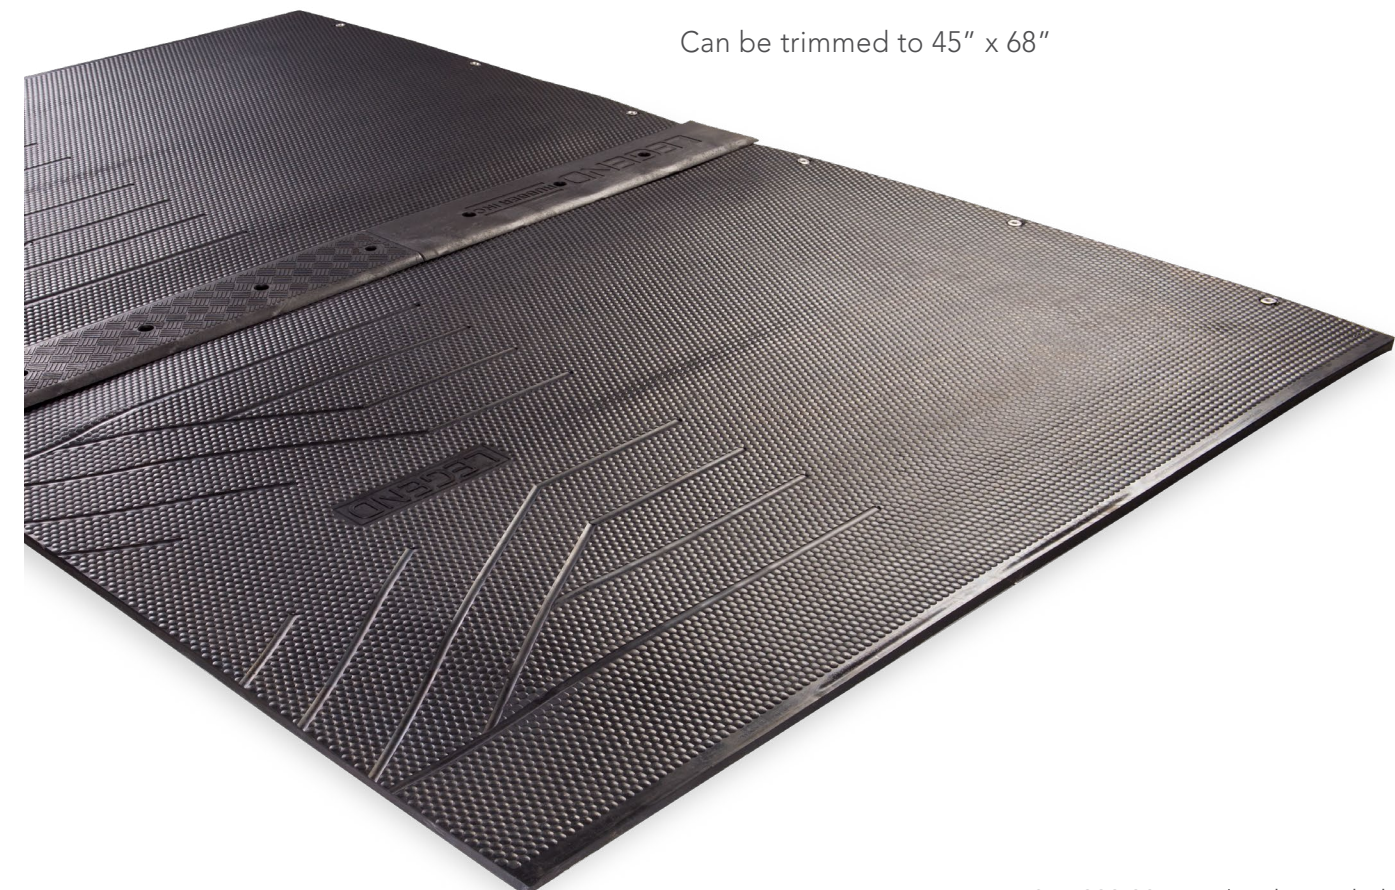

Molded edges prevent ingress of dirt/liquid, making the bed more hygienic. This also creates a run off to prevent puddling on the mat surface.

LEGEND XCS-1 BED

- Robust all rubber bed
- Engineered air cushion for comfort
- Unique drainage channels to increase hygiene
- Perfect solution for floor mounted dividers and posts
- Simple installation: install one bed at a time
- The most versatile bed on the market
- Designed for tie stalls or free stalls

SPECIFICATIONS

Thickness	1 5/8"
Size	51" x 72" 47" x 72"
Option	Additional foam layer

Can be trimmed to 45" x 68"

Featuring Legend's revolutionary rubber underpad for maximum cow comfort and longevity.

Legend offers a Tee Bar Joiner which anchors the mat down firmly while eliminating the ingress of bedding along the joints.

The most durable and reliable bed on the market

2 layered system, where the 8mm (5/16") thick virgin rubber top cover bridges the revolutionary double bubble underpad, to create the perfect balance of comfort and strength

Unique rib system on the front and rear of the stall prevents the rubber from cracking and splitting like traditional systems, all while maintaining a flat and scrapable rear edge.

Can be combined with Superbed foam for extreme comfort