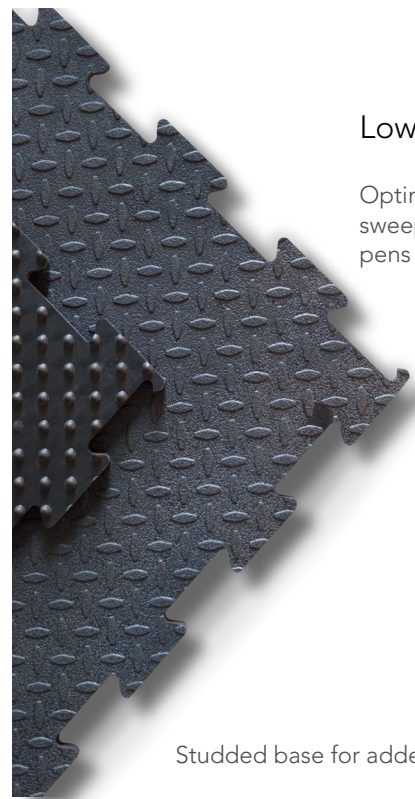

Unique rib system on the front and rear of the stall prevents the rubber from cracking and splitting like traditional systems, all while maintaining a flat and scrapable rear edge.

Can be combined with Superbed foam for extreme comfort

Agressive Surface

Excellent for maximizing traction in rotary stalls

Hammer-top

Easy to clean; hygienic surface

LEGEND AGRIMAT

Interlocking mat for walkways, holding areas, parlour decks and crossovers

Checker plate top and studded base allow hooves to sink in and provide maximum grip and traction

Cows confidently move with step length equaling that of being in the pasture

Reduced lameness and claw lesions

SPECIFICATIONS

Size 37" x 43" x 1"
Custom cut to your barn

High-Profile AgriMat

Excellent for maximizing traction in holding areas and parlours

Low-Profile AgriMat

Optimal for areas that need frequent sweeping and cleaning, ideal for calving pens and walkways behind the cows.

Studded base for added softness.

INDUSTRY-LEADING GROOVED BELT

EXTREME DURABILITY AND A PERFECT BALANCE
OF COMFORT AND GRIP, GIVING COWS MUCH
MORE CONFIDENCE